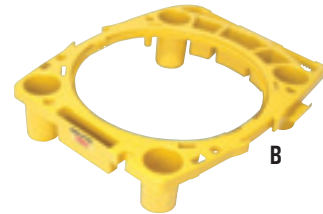

RCP 9W87 YEL **Each**

C. Brute® Tandem Dolly

Customize the dolly with two Brute® containers in mix-and-match sizes; even combine round and square containers. Heavy-duty 8" wheels and four 4" swivel casters. 200-lb. capacity per platform. Innovative center hinge design and fixed wheels help transport uneven loads smoothly. Use with Brute® containers (sold separately). Black. 20½w x 45d x 8h. Shpg. wt. 19-lbs.

RCP 2640 BLA **Each**

F. Brute® Square Dolly

Rugged twist on/off dolly for mobile applications. 300-lb. capacity. Fits RCP 3536 container (sold separately). Black. 17¼ sq. x 6¾h. Shpg. wt. 7-lbs.

RCP 3530 **Each**

G. Universal Drum Dolly

Adds mobility to drum containers. 500-lb. capacity. Fits RCP 2655 (sold separately). Plastic, professional-grade construction. Black. 24¾ dia. x 7¾h. Shpg. wt. 28-lbs.

RCP 2650 BLA **Each**

Brute® Rim Caddy holds a wide range of cleaning supplies (waste container, dolly & supplies sold separately).

Roomy pockets hold cleaning supplies (not incl.).

Waste containers sold separately.